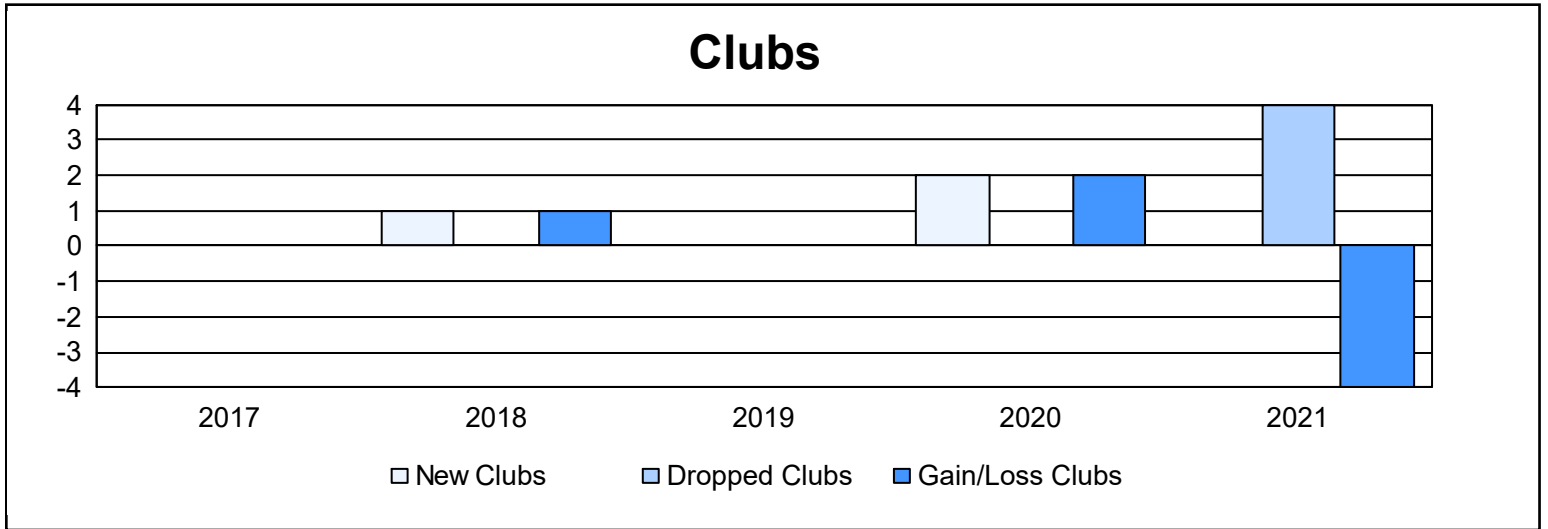

Year	New Clubs	Dropped Clubs	Gain/ Loss Clubs	New Members	Charter Members	Reinstate Members	Transfer Members	Total Member Added	Total Members Dropped	Gain/ Loss Members
2016-2017	0	0	0	208	0	6	0	214	187	27
2017-2018	1	0	1	149	25	9	7	190	266	-76
2018-2019	0	0	0	111	0	7	3	121	202	-81
2019-2020	2	0	2	61	44	6	18	129	180	-51
2020-2021	0	4	-4	94	0	3	3	100	191	-91
Average	1	1	0	125	14	6	6	151	205	-54

Membership Composition June 2021 Cumulative

Gender Composition June 2021 Cumulative