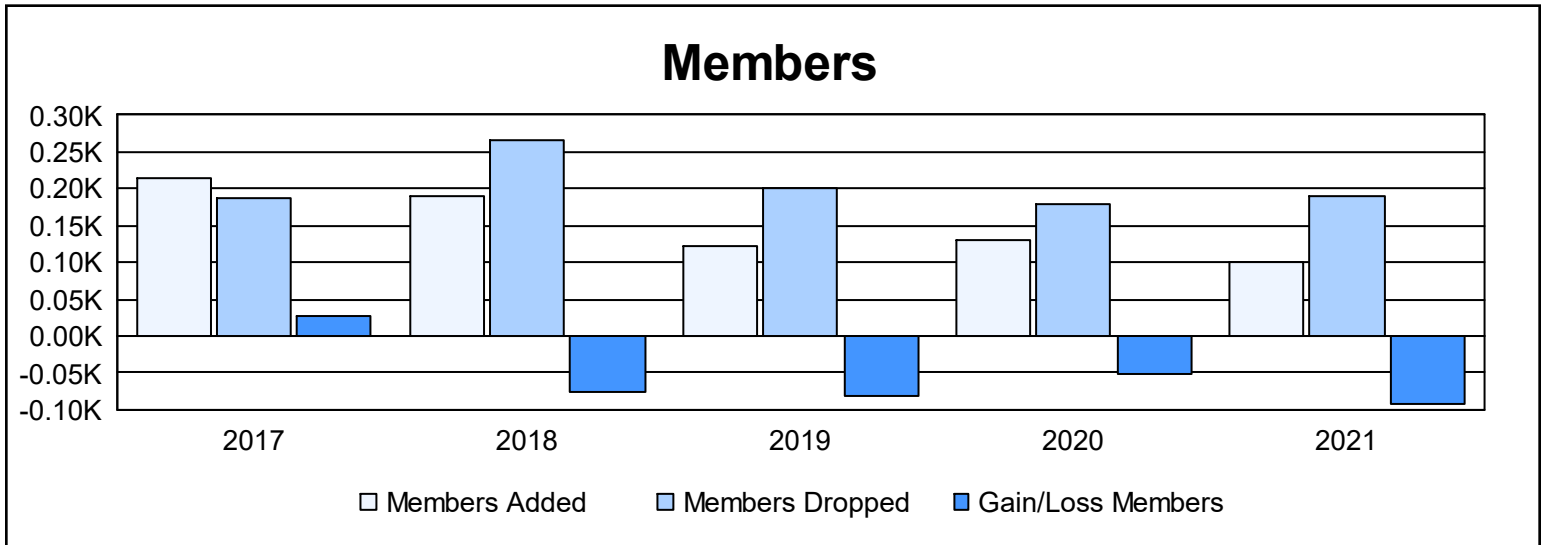

Year	New Clubs	Dropped Clubs	Gain/ Loss Clubs	New Members	Charter Members	Reinstate Members	Transfer Members	Total Member Added	Total Members Dropped	Gain/ Loss Members
2016-2017	0	0	0	208	0	6	0	214	187	27
2017-2018	1	0	1	149	25	9	7	190	266	-76
2018-2019	0	0	0	111	0	7	3	121	202	-81
2019-2020	2	0	2	61	44	6	18	129	180	-51
2020-2021	0	4	-4	94	0	3	3	100	191	-91
Average	1	1	0	125	14	6	6	151	205	-54

Membership Composition June 2021 Cumulative

Gender Composition June 2021 Cumulative